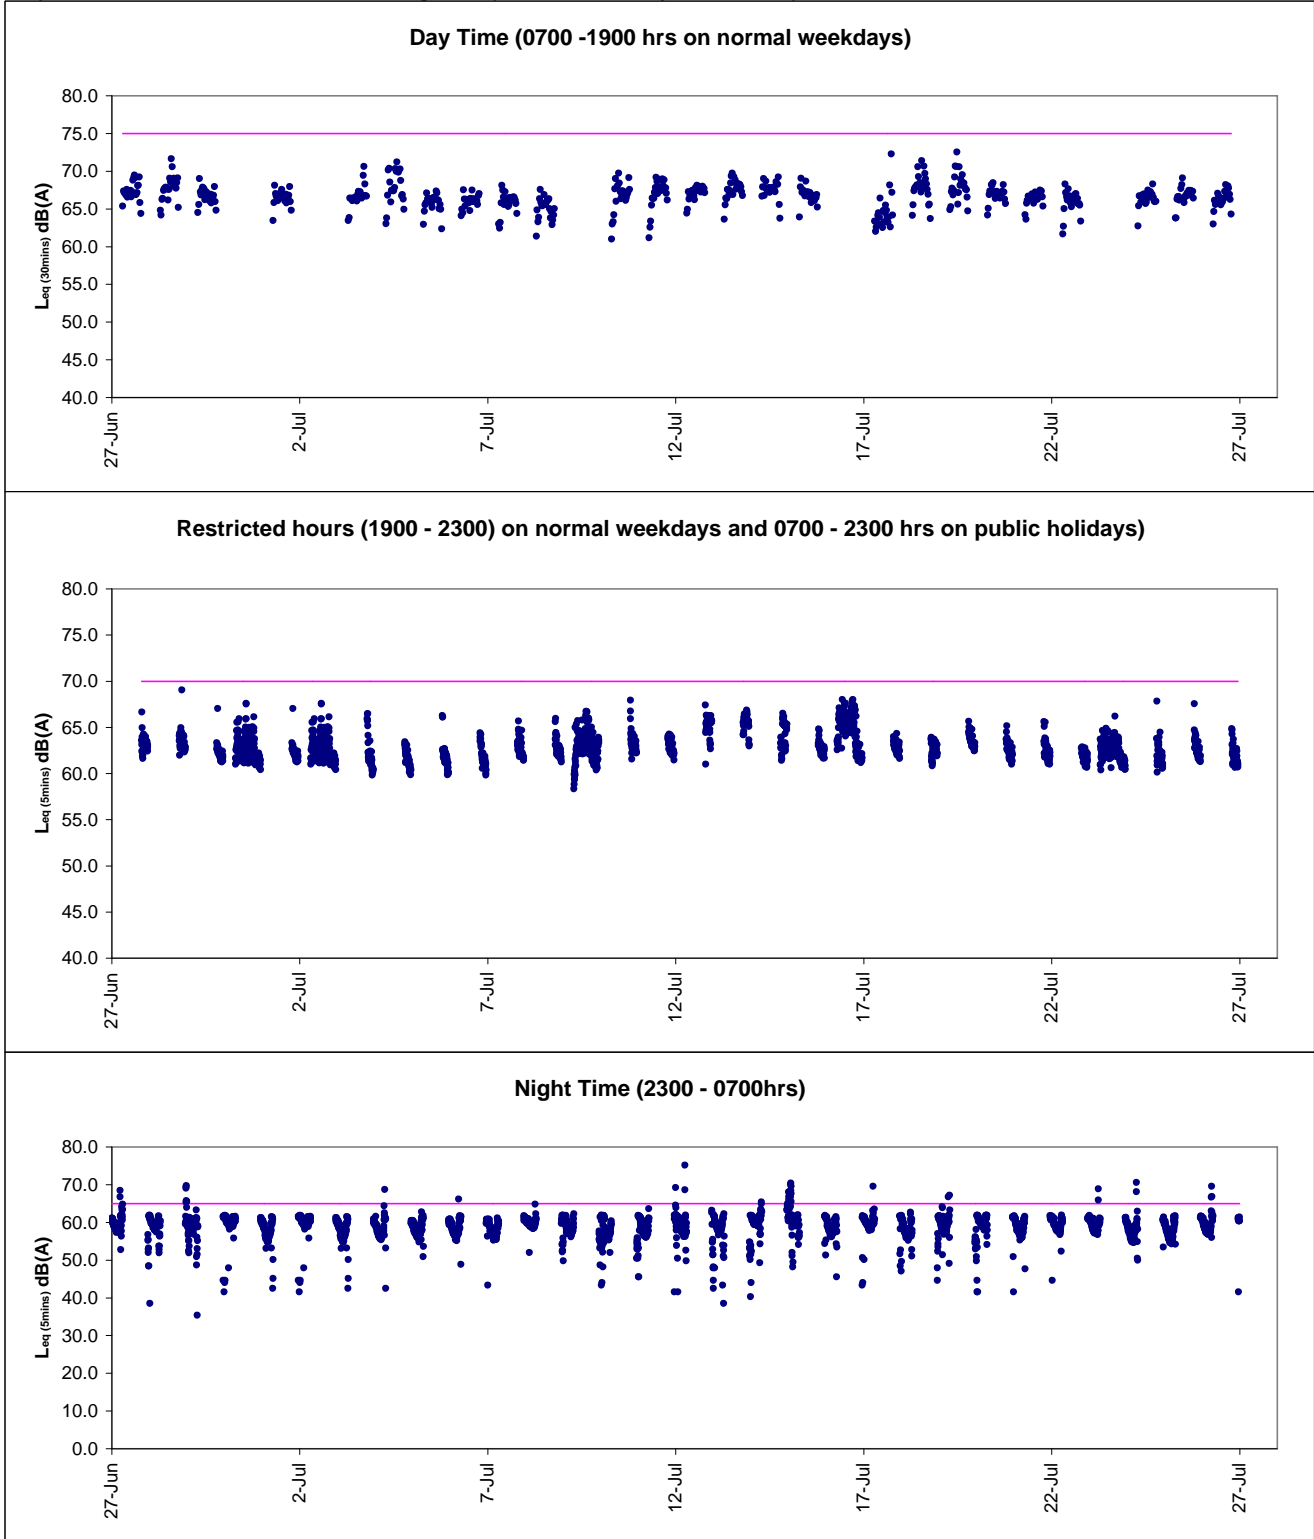

*Exceedance recorded during monitoring compliance check with NCO.

Graphic Presentation of Real Time Noise Monitoring Result (Food and Environmental Hygiene Department Depot)

* Calibration and maintenance were conducted on 5 August 2011 during 0900 - 0930 hours

Graphic Presentation of Real Time Noise Monitoring Result (Oil Street Community Liaison Centre)

* Calibration and maintenance were conducted on 7 August 2011 during 1600 - 1630 hours